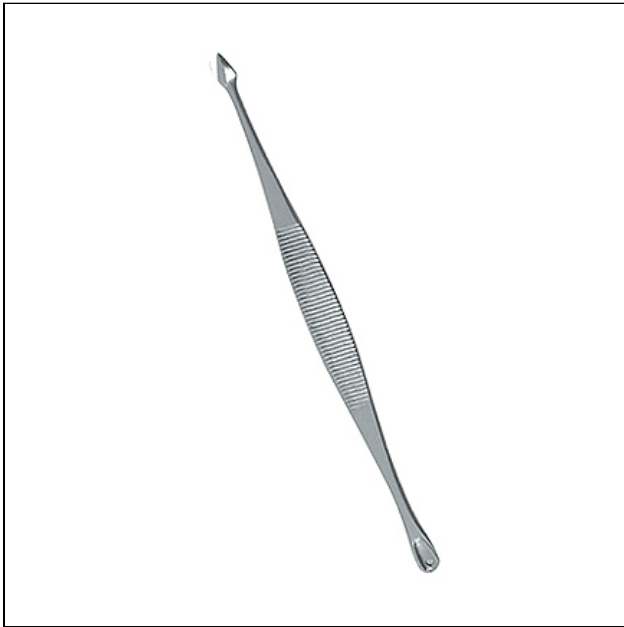

Manicure Pushers

[Read More](#)

SKU:

Price:

Categories: [Manicure Pushers](#)

Product Description

Satin Finish. Pusher Double End.