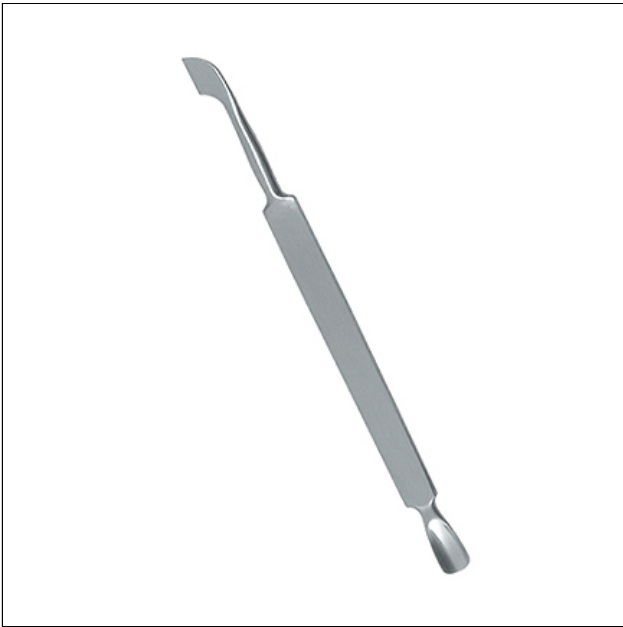

Satin Finish. Cuticle Chisel Double End.

Manicure Pushers

[Read More](#)

SKU:

Price:

Categories: [Manicure Pushers](#)

Product Description

Satin Finish. Chisel With Knife Double End.

Manicure Pushers

[Read More](#)

SKU:

Price:

Categories: [Manicure Pushers](#)

Product Description

Satin Finish. Cuticle Knife Single End

Manicure Pushers

[Read More](#)

SKU:

Price:

Categories: [Manicure Pushers](#)

Product Description

Satin Finish. Cuticle Knife Double End.

Manicure Pushers

[Read More](#)

SKU:

Price:

Categories: [Manicure Pushers](#)

Product Description

Satin Finish. Cuticle Knife Double End.

Manicure Pushers

[Read More](#)

SKU: